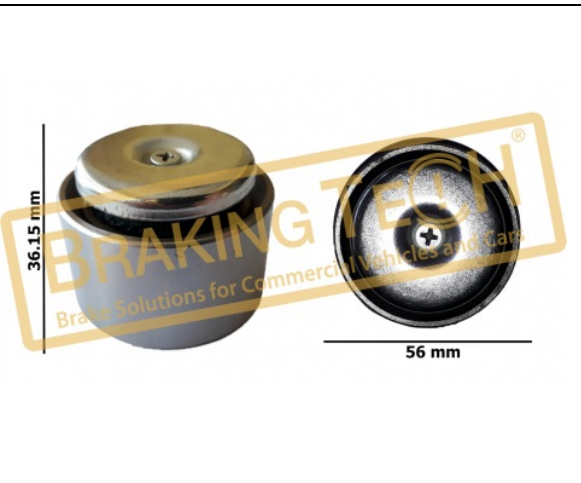

Application :
 IVECO DAILY,Bosch

OEM No :
 42554758, 42554759, 504120969

BTI72729

Description :
 Caliper Piston

Application :
 DAILY IVECO

OEM No :
 42555884

No	BT No	Information
1	BTI72729 x1	Piston 45.99mm - 58.32mm ...